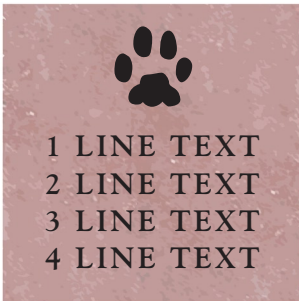

BLANK:

1 LINE: \$56.00
 2 LINES: \$58.00
 3 LINES: \$60.00
 4 LINES: \$62.00
 5 LINES: \$64.00

SELECT:

Maximum of 12 characters per line (spaces, numbers, and punctuation each count as characters). *Please print clearly.*

8x8 Brick with Paw Print (1-4 lines):

PAW PRINT:

1 LINE: \$58.00
 2 LINES: \$60.00
 3 LINES: \$62.00
 4 LINES: \$64.00

SELECT:

Maximum of 12 characters per line (spaces, numbers, and punctuation each count as characters). *Please print clearly.*

8x8 Brick with Dog logo (1-2 lines):

DOG LOGO:

1 LINE: \$60.00
 2 LINES: \$68.00

SELECT:

Maximum of 12 characters per line (spaces, numbers, and punctuation each count as characters). *Please print clearly.*